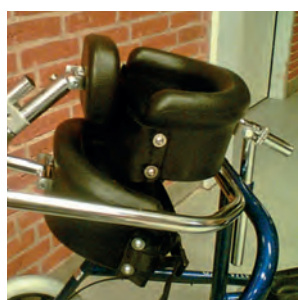

PUR support front and back